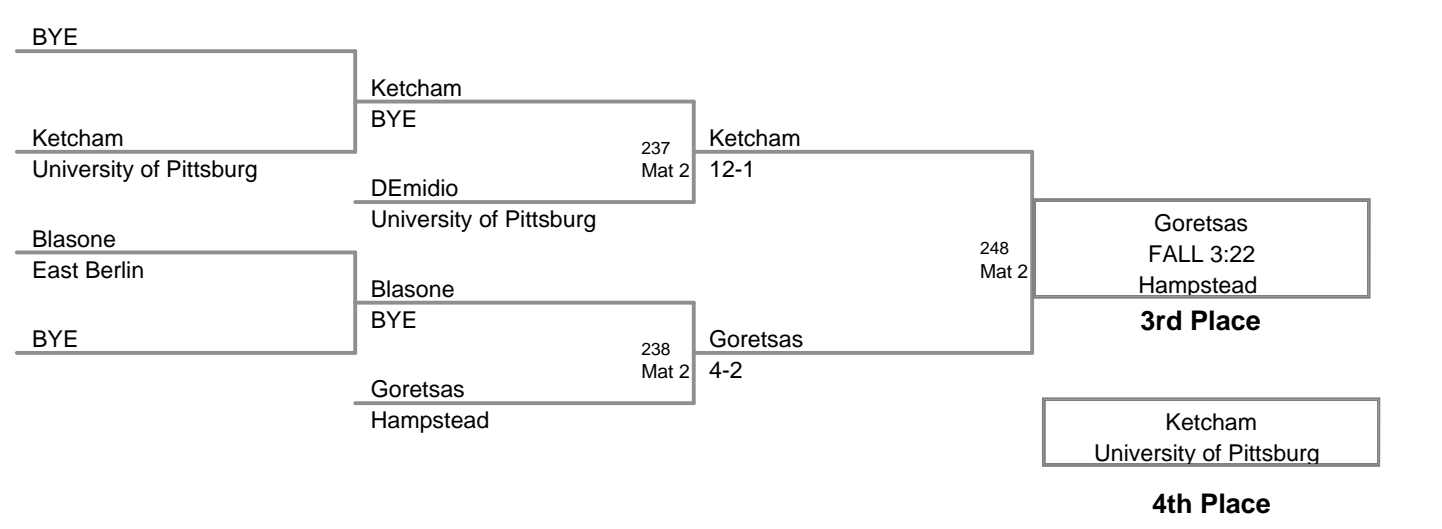

**MAWA District Prelim
Open (on Mat 2)**

142 Lbs