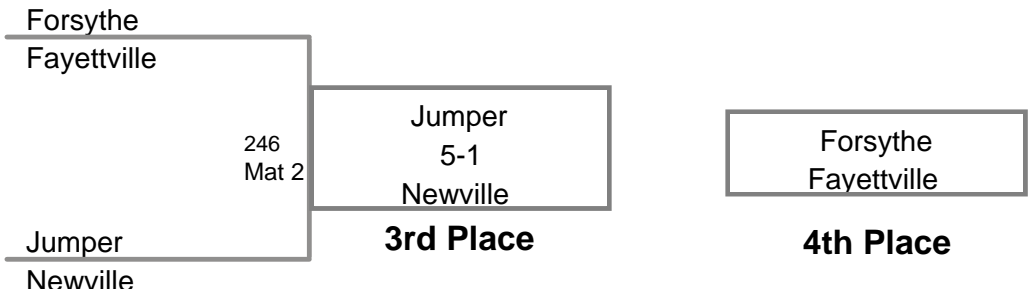

MAWA District Prelim
Open (on Mat 2)

135 Lbs