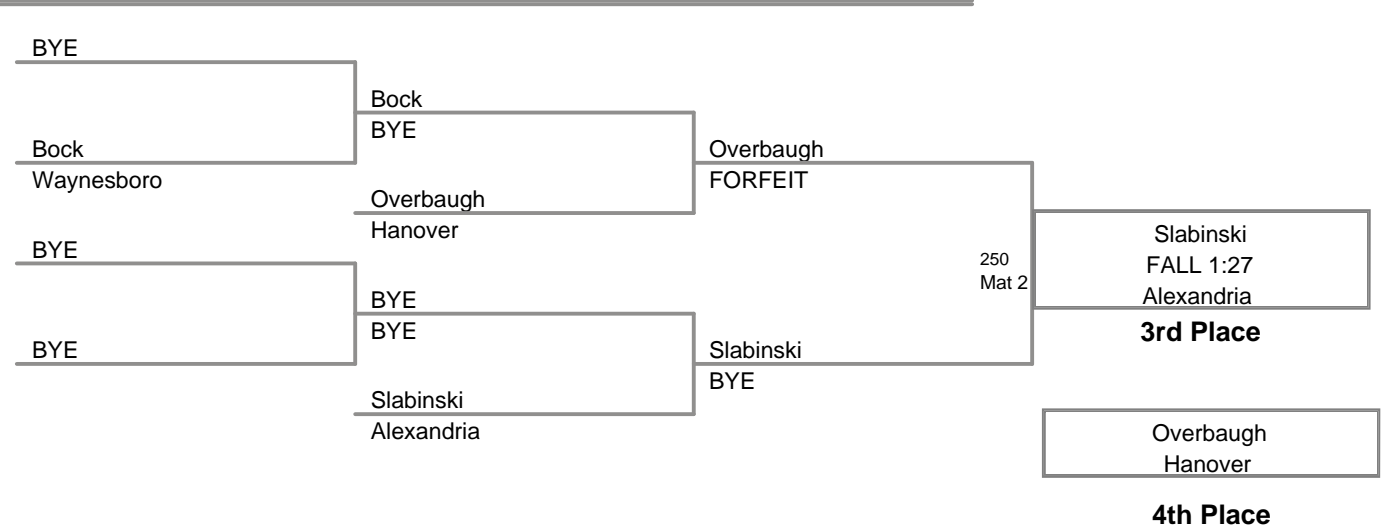

**MAWA District Prelim
Open (on Mat 2)**

158 Lbs