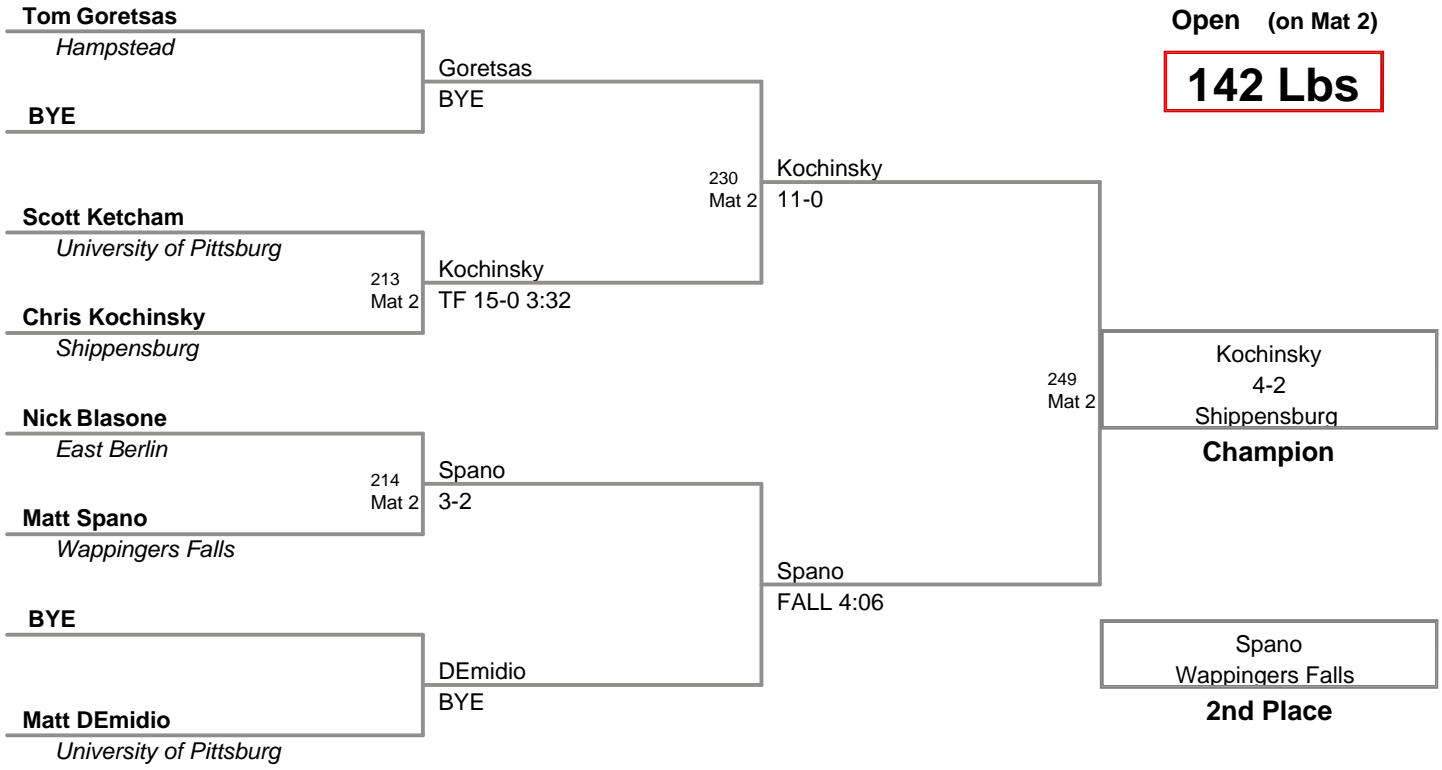

**MAWA District Prelim
Open (on Mat 2)**

142 Lbs