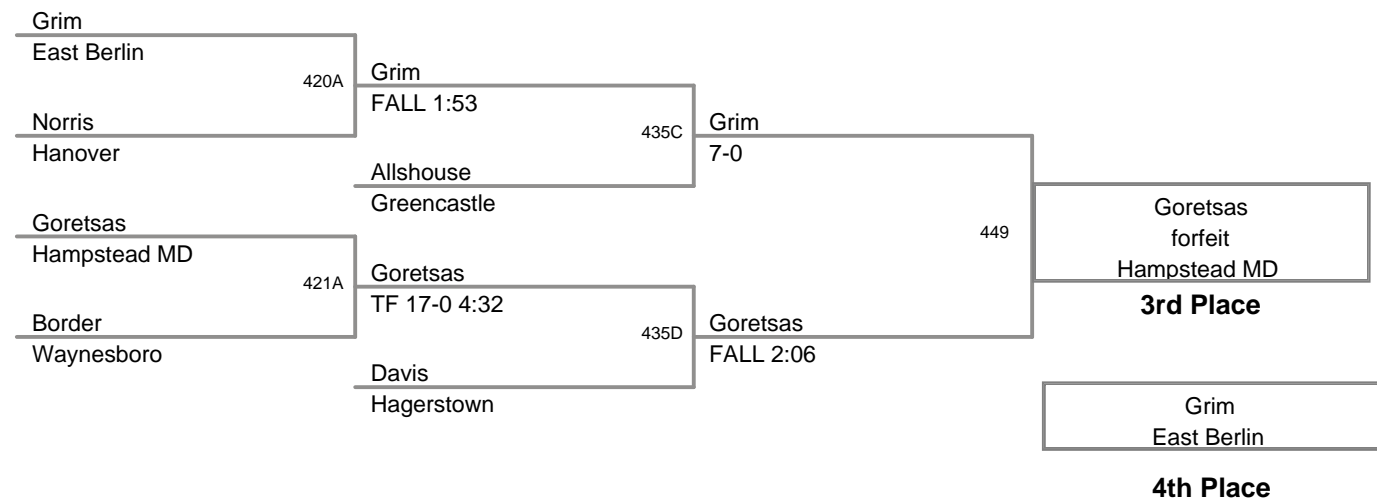

**MAWA District Prelim
Open**

150 Lbs