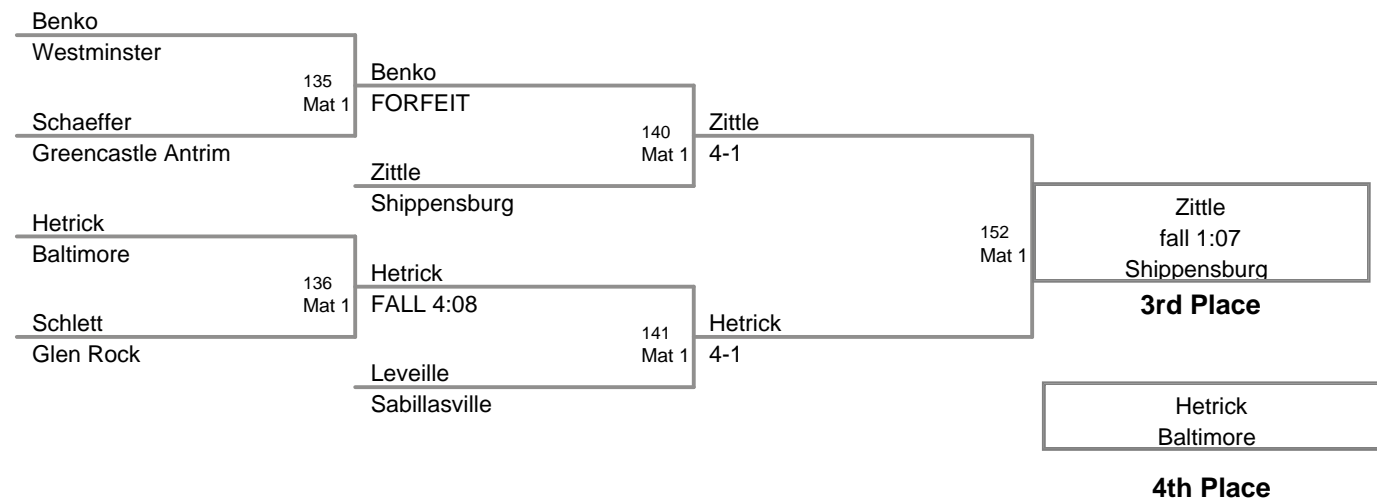

3 Participant Round Robin

MAWA District Prelim
Open

215 Lbs

Ferris Bond <i>Bethesda</i>	Bond
BYE	BYE

BYE	BYE
BYE	BYE

BYE	BYE
BYE	BYE

Champion

2nd Place

3rd Place

3 Participant Round Robin

MAWA District Prelim
Open (on Mat 2)

285 Lbs

Chad Decker
Gettysburg

205
Mat 2

Jacob Nale
Monroe Twp

Nale
5-3