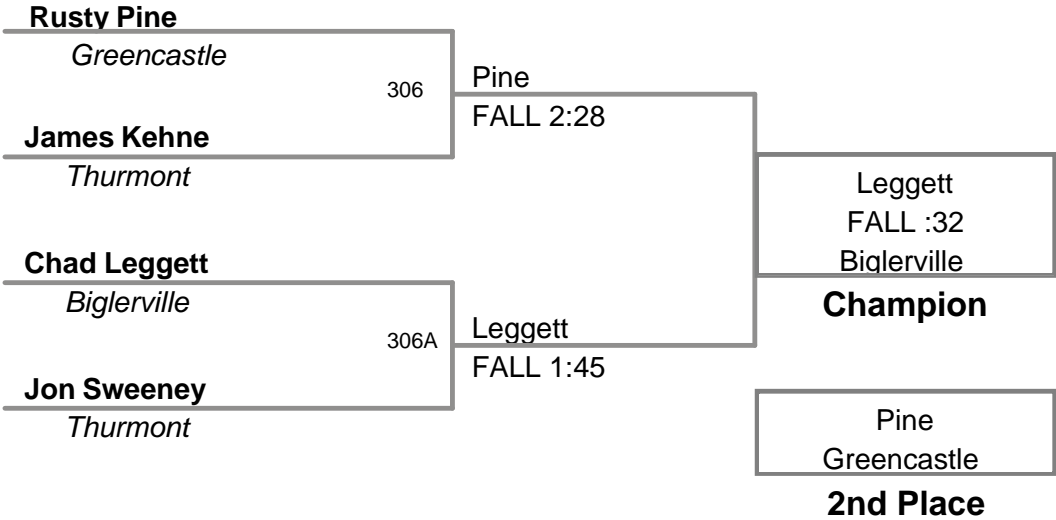

MAWA District Prelim
Open

125 Lbs