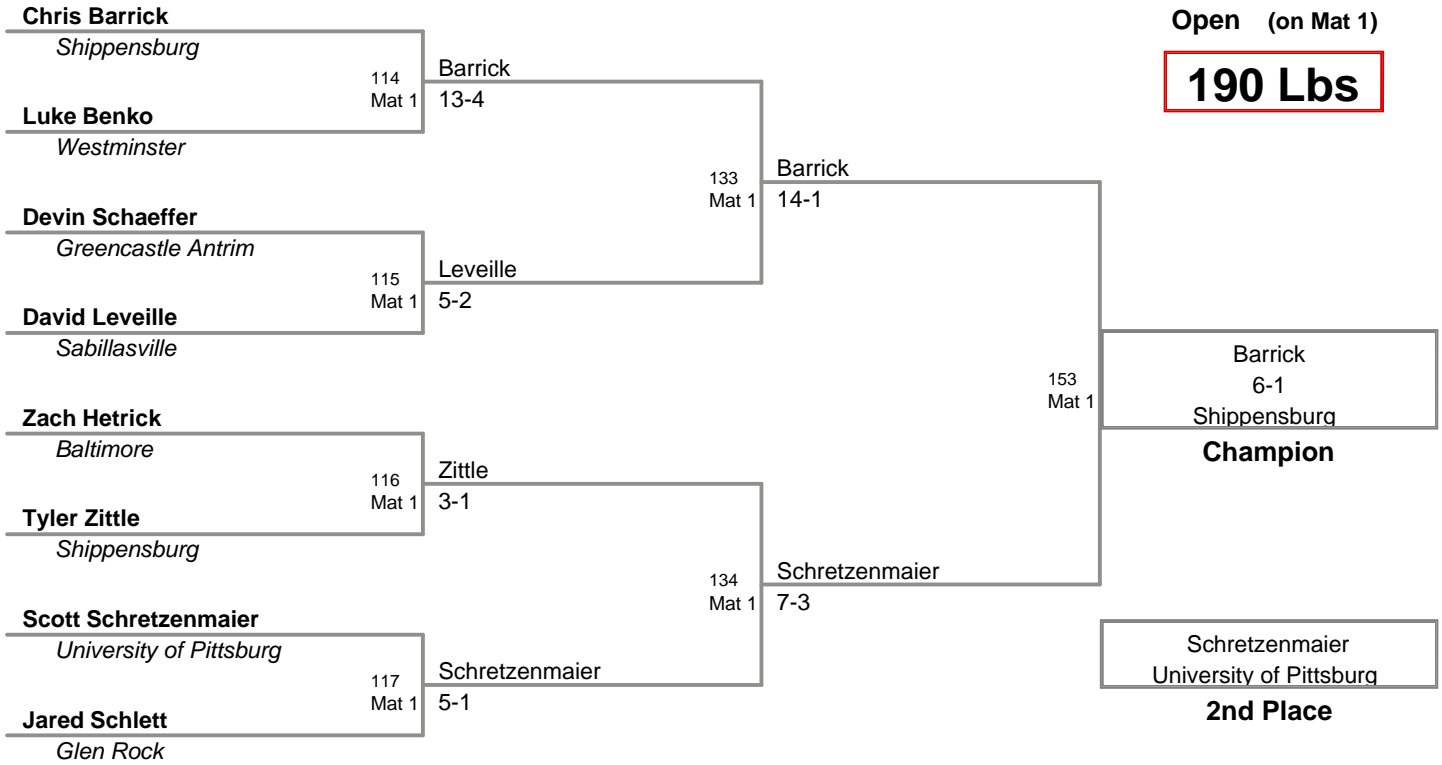

3 Participant Round Robin

MAWA District Prelim
Open

215 Lbs

Ferris Bond <i>Bethesda</i>	Bond
BYE	BYE

BYE	BYE
BYE	BYE

BYE	BYE
BYE	BYE

Champion

2nd Place

3rd Place

3 Participant Round Robin

MAWA District Prelim
Open (on Mat 2)

285 Lbs

Chad Decker
Gettysburg

205
Mat 2

Jacob Nale
Monroe Twp

Nale
5-3