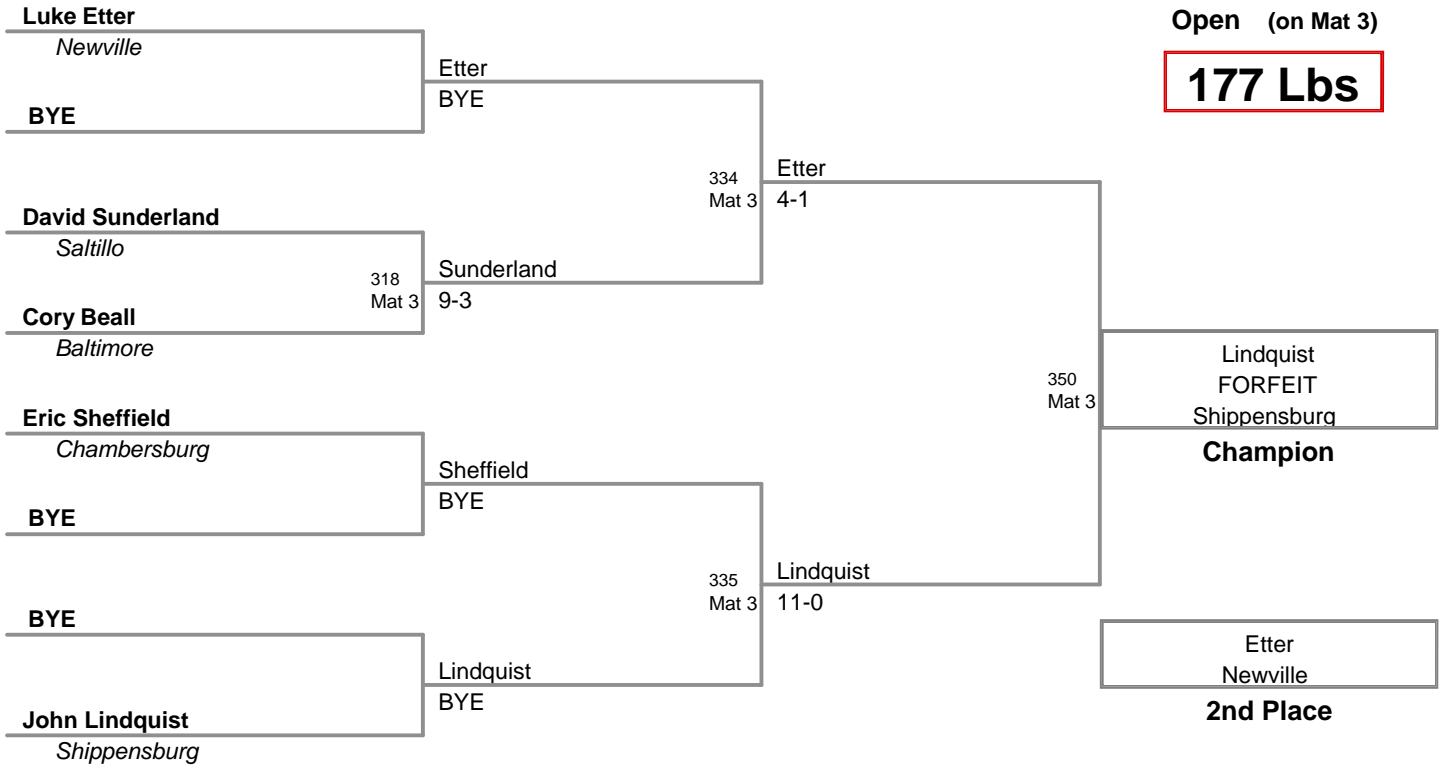

**MAWA District Prelim
Open (on Mat 3)**

177 Lbs