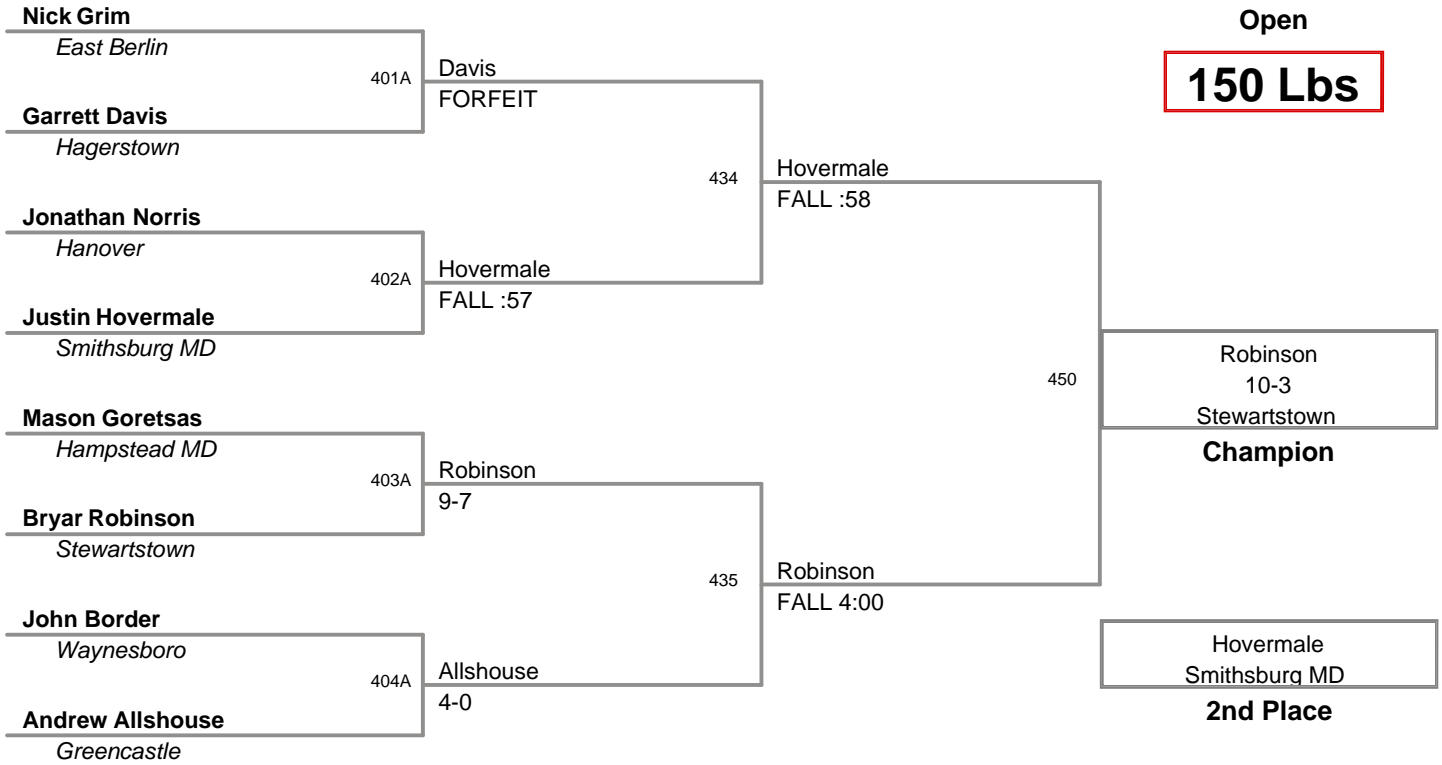

**MAWA District Prelim
Open**

150 Lbs