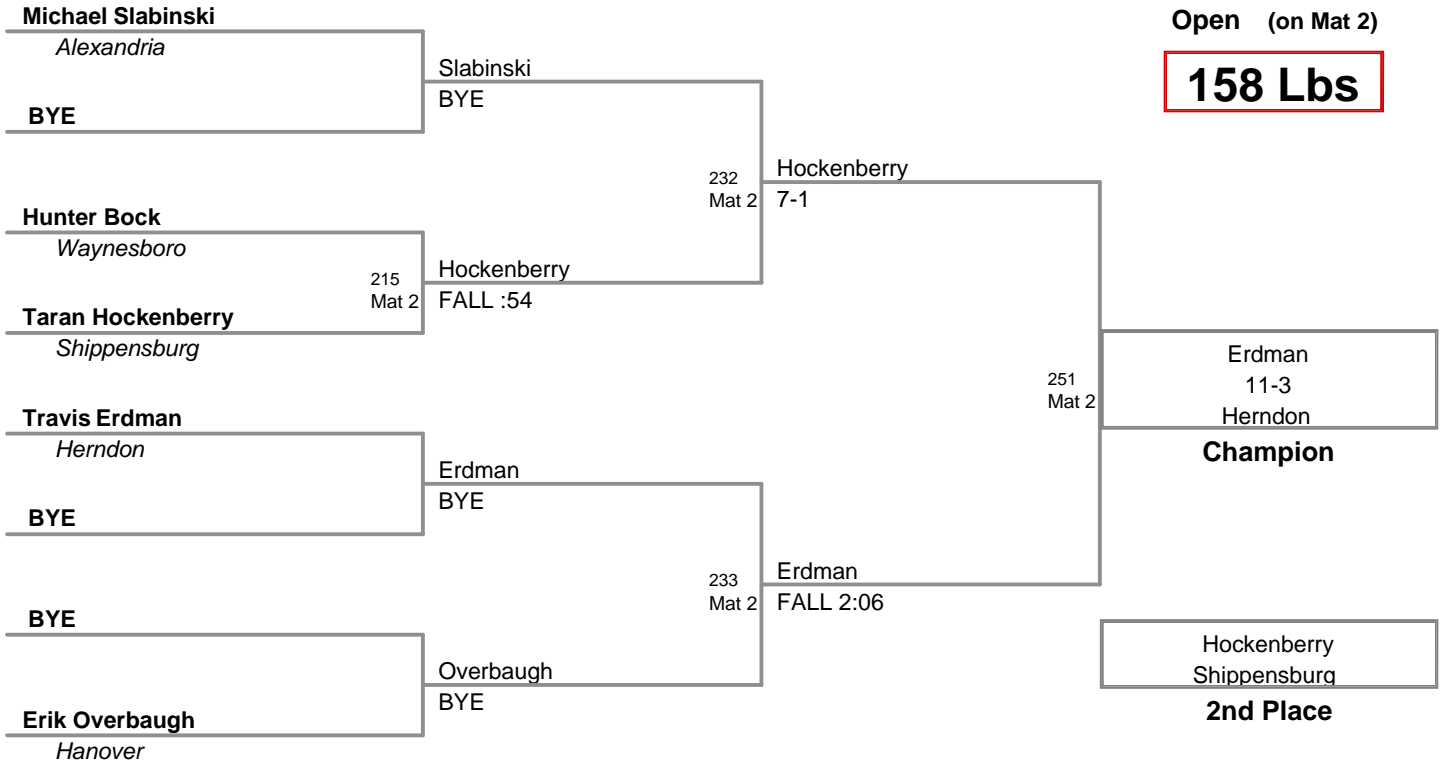

**MAWA District Prelim
Open (on Mat 2)**

158 Lbs