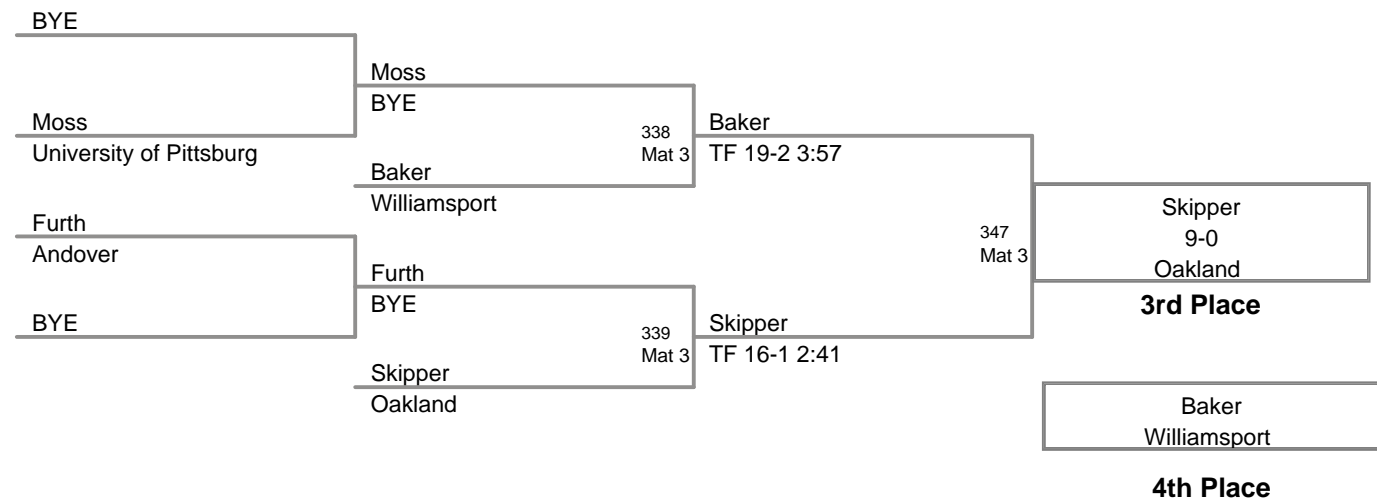

**MAWA District Prelim
Open (on Mat 3)**

167 Lbs