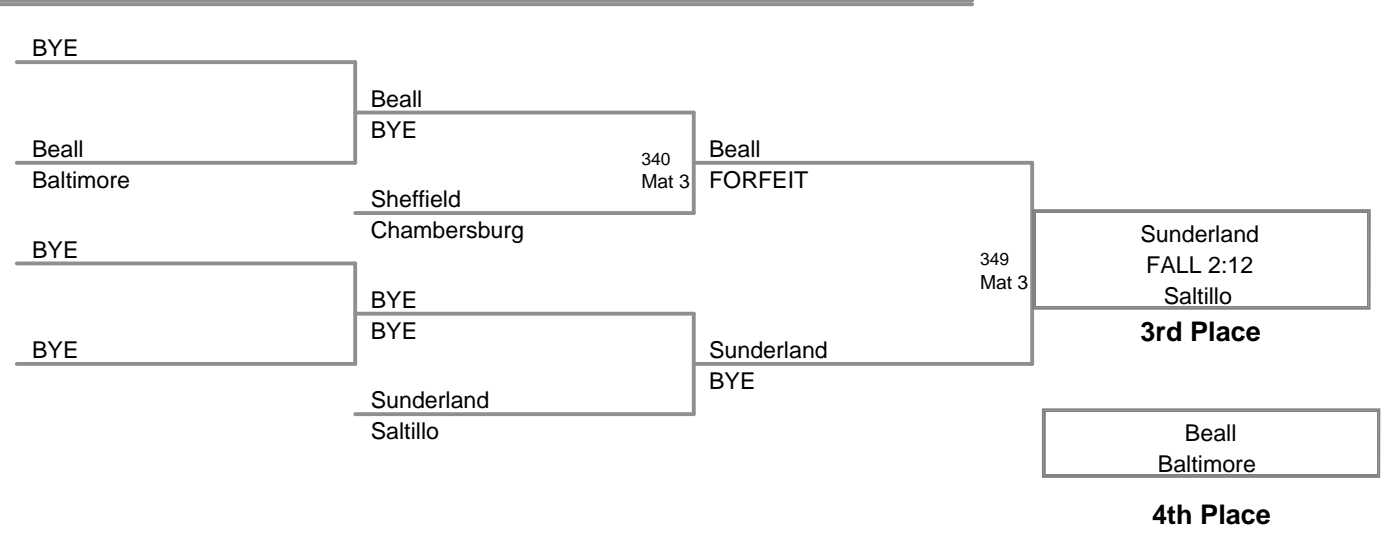

**MAWA District Prelim
Open (on Mat 3)**

177 Lbs