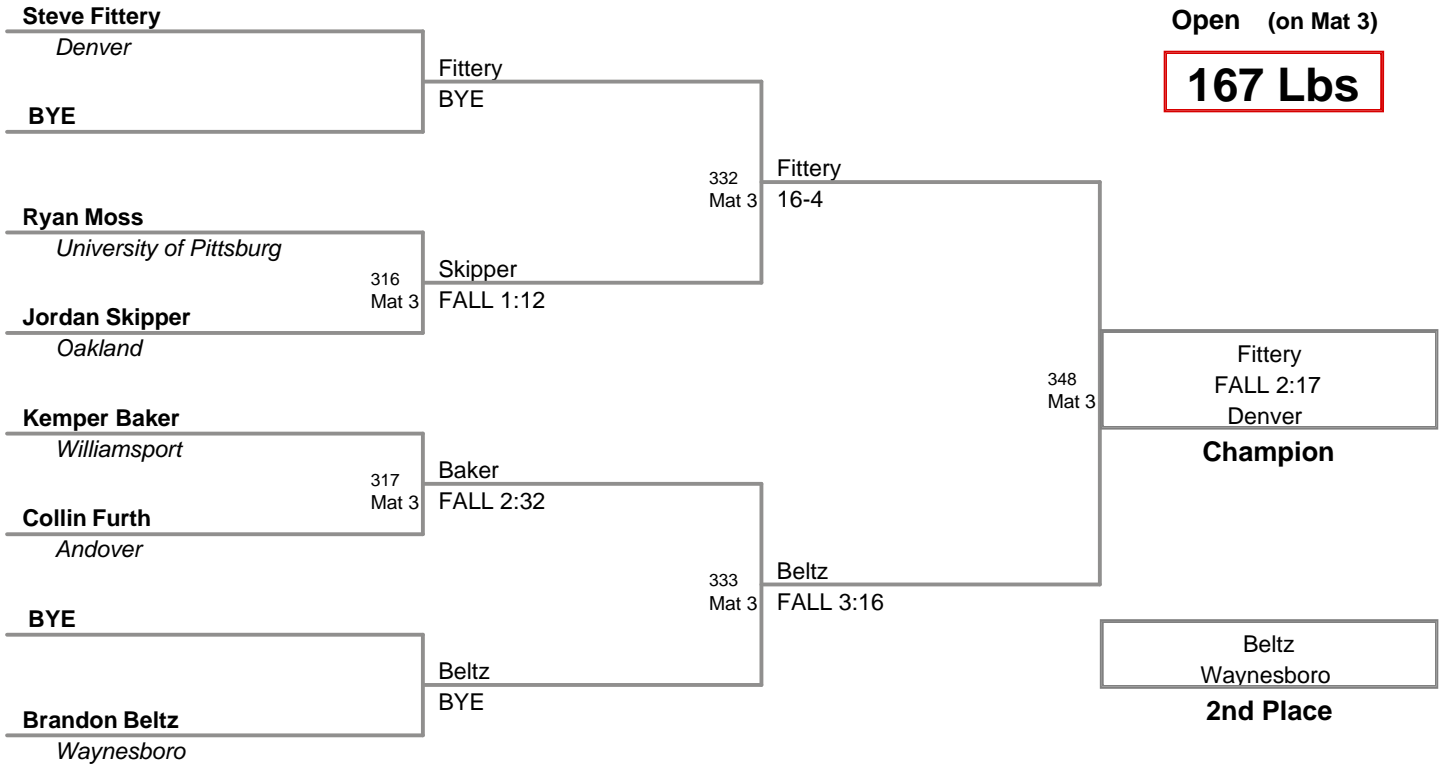

**MAWA District Prelim
Open (on Mat 3)**

167 Lbs