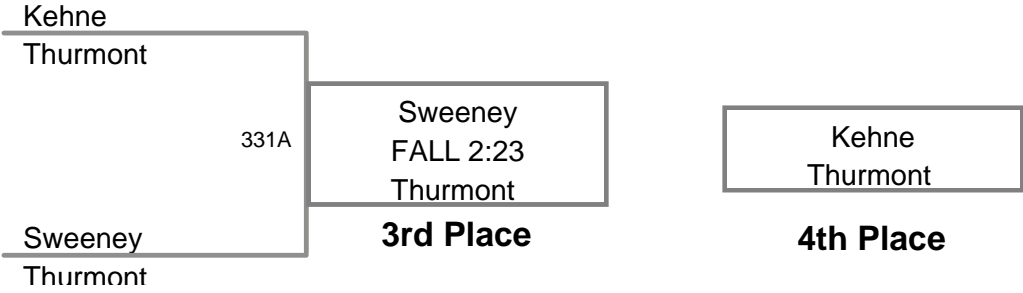

MAWA District Prelim
Open

125 Lbs

MAWA District Prelim
Open (on Mat 2)

135 Lbs

**MAWA District Prelim
Open (on Mat 2)**

142 Lbs

**MAWA District Prelim
Open**

150 Lbs