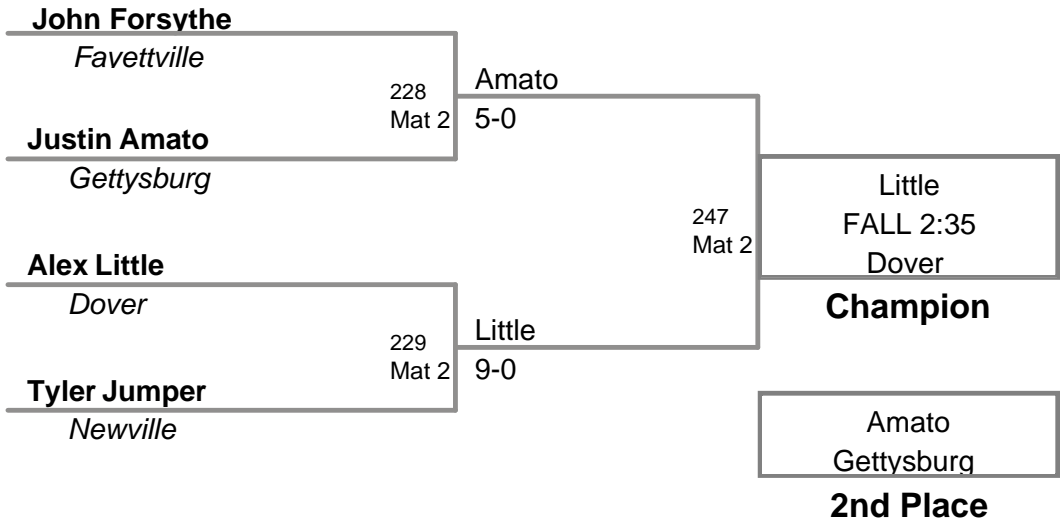

MAWA District Prelim
Open

125 Lbs

MAWA District Prelim
Open (on Mat 2)

135 Lbs

**MAWA District Prelim
Open (on Mat 2)**

142 Lbs

**MAWA District Prelim
Open**

150 Lbs

3 Participant Round Robin

MAWA District Prelim
Open

215 Lbs

Ferris Bond <i>Bethesda</i>	Bond
BYE	BYE

BYE	BYE
BYE	BYE

BYE	BYE
BYE	BYE

Champion

2nd Place

3rd Place

3 Participant Round Robin

MAWA District Prelim
Open (on Mat 2)

285 Lbs

Chad Decker
Gettysburg

205
Mat 2

Jacob Nale
Monroe Twp

Nale
5-3